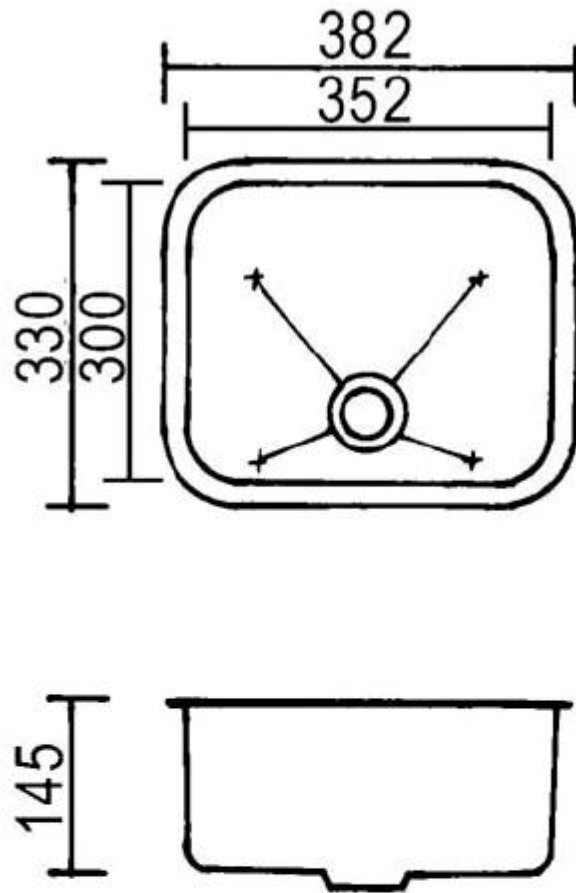

UNIVERSAL BOWL 1

382 X 330 X 145mm

Designed To Be Inset or Under-Mounted

Supplied With 50mm Basket Waste

Constructed From 304 18/10 Grade Stainless Steel

Supported By 25 Year Warranty

All Accessories Are Optional