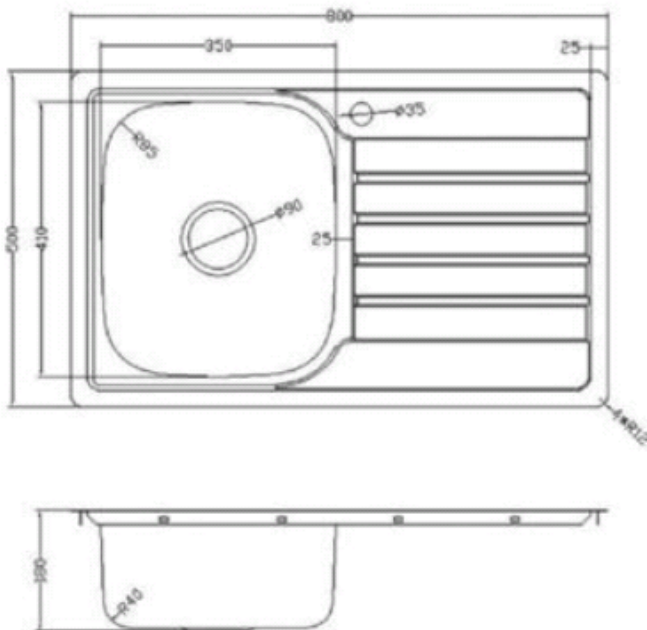

PISCES 100 SINK

Supplied With One 90mm Basket Waste

Left or Right Hand Bowl

Tap Holes: One or None

Manufactured From 18/10 Grade
Stainless Steel

Supported By 25 Year Warranty

All Accessories Are Optional

Product Code: PIS100