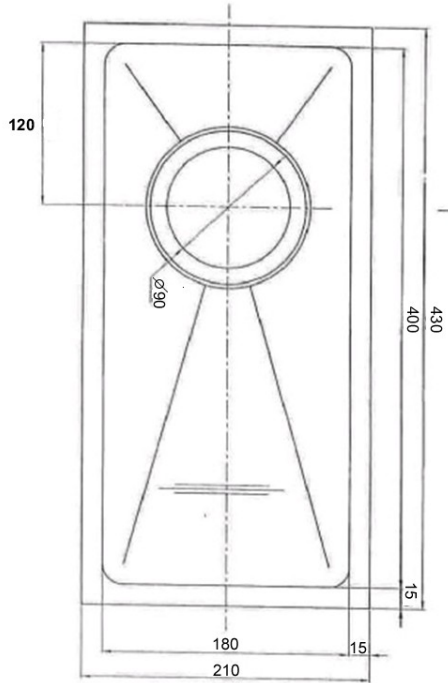

## CUBE 50 SINK STAINLESS STEEL

Product Code: CU50

The CUBE 50 is Designed To Be Either Inset Or Under-Mounted

Comes Complete With 90mm Basket Waste

Tap Holes: None

Constructed From 304 18/10 Grade Stainless Steel