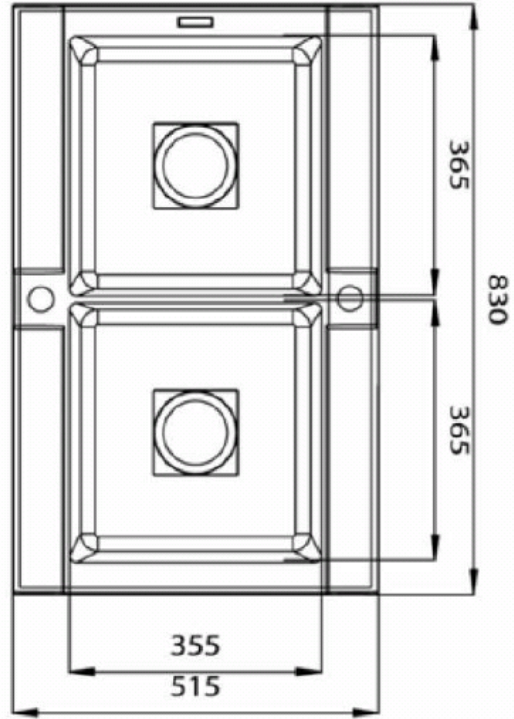

GEO 175 NO DRAINER

The Geo 175 is the Most Contemporary Styled Composite Sink on the Market Today.

Square Wastes and Overflow Combined with Ingenious Accessories Make the Geo a Defining Statement in Design and Function.

A Toughened Glass Chopping Board Sliding the Length of the Sink As Well As a Designer Colander.