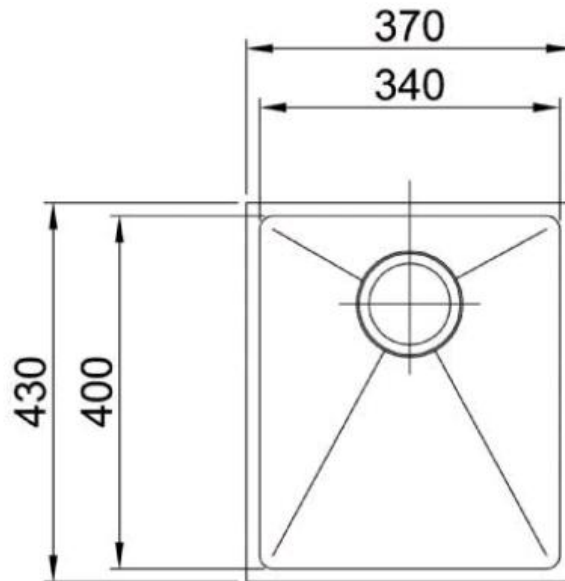

CUBE 75 SINK

The Cube 75 is Designed To Be Either Inset or Under-Mounted

Supplied With 90mm Basket Waste

Tap Holes: None

Manufactured From 304 18/10 Grade Stainless Steel

Supported By 25 Year Warranty

All Accessories Are Optional