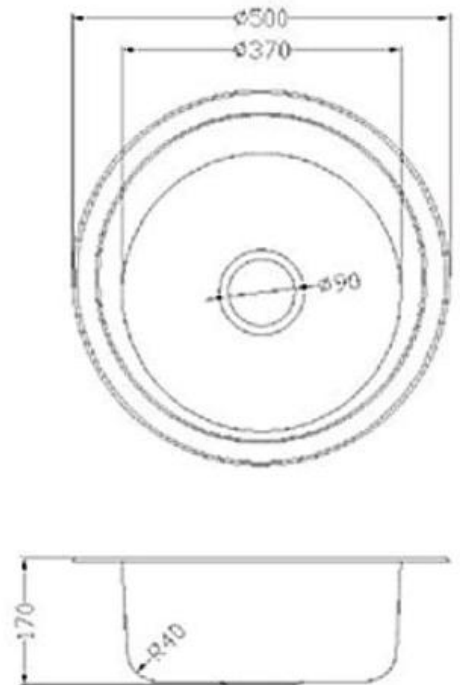

CLASSIC PREP BOWL

Supplied With 90mm Basket Waste

Tap Holes: One or None

Manufactured From 304 18/10 Grade Stainless Steel

Supported By 25 Year Warranty

Product Code: CLPB

PLEASE NOTE:

ALL PRICES ON THIS BROCHURE & SINKWAREHOUSE WEBSITE SUBJECT TO CHANGE WITHOUT NOTICE