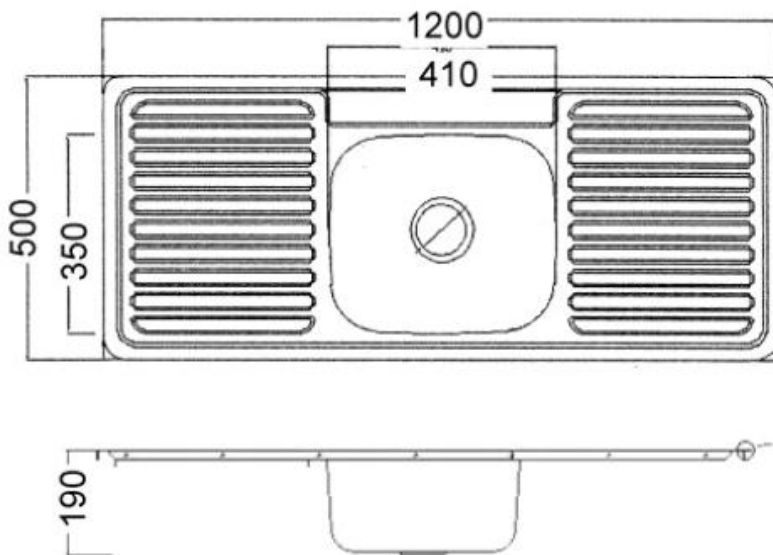

CLASSIC 1200 SCB

Supplied With One 90mm Basket Waste

Tap Holes: One or None

Manufactured From 304 18/10 Grade
Stainless Steel

Supported By 25 Year Warranty

Product Code: CL1200SCB

PLEASE NOTE:

ALL PRICES ON THIS BROCHURE & SINKWAREHOUSE WEBSITE SUBJECT TO CHANGE WITHOUT NOTICE